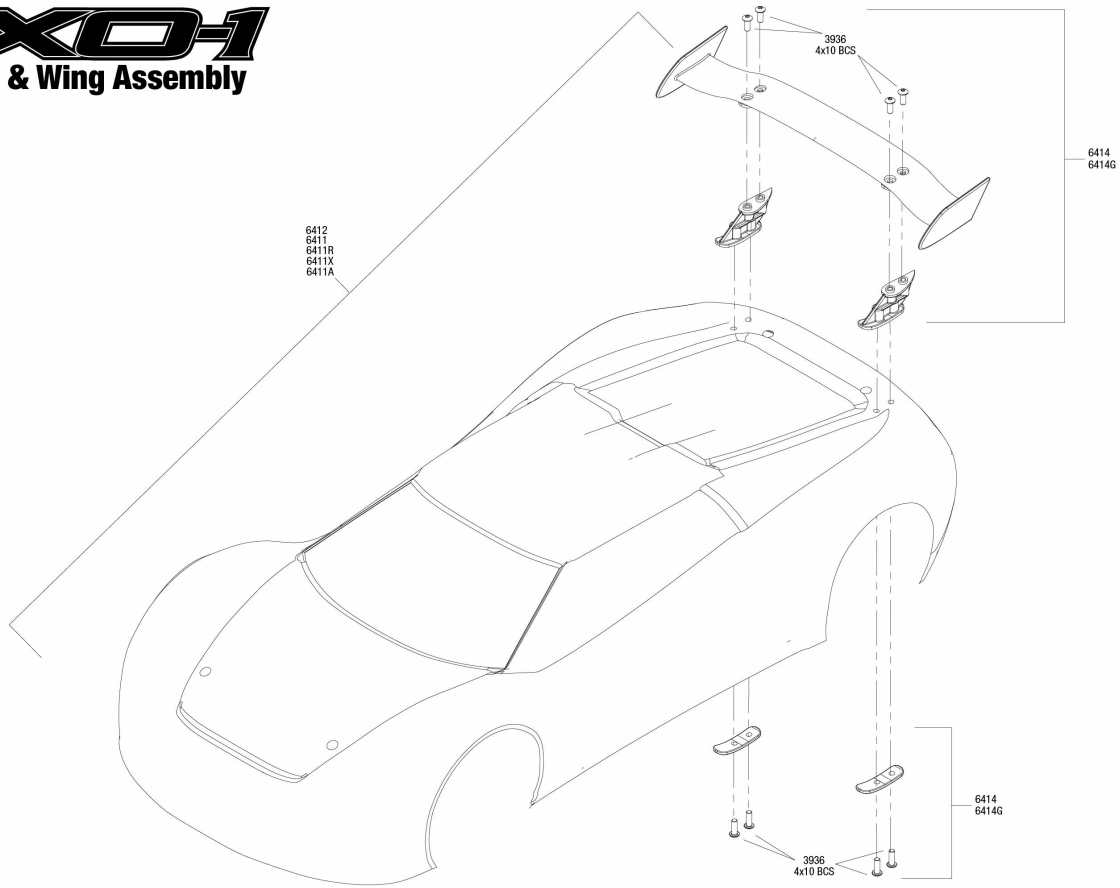

XO-1 (64077-3) Body & Wing Exploded View

XO-1 Body & Wing Assembly

REV 180223-R04